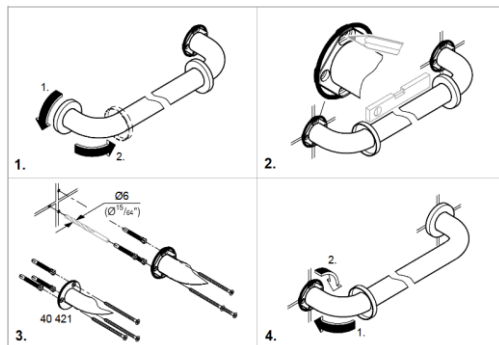

SANITARY WARE SPECIFICATION SHEET

Item Descriptions	GROHE (Germany) "Essentials" Metal wall-mounted grab bar with cool sunrise	<p>Illustration/ Drawing</p>  
Dimensions	L295 x W88 x H54 mm	
Model	40421GL1	
Material / Finish	Metal / Cool Sunrise	
Country of origin	Germany	
Manufacturer	GROHE Limited	
Supplier	Acme Sanitary Ware Co. Ltd Mr. Eric Wong/ Mr. Don Yuen	
Contact Tel/Fax E-mail Website	(852) 2388-7171 / (852) 2710-8012 acme@acmesanitary.com.hk www.acmesanitary.com.hk	

Product Description

- material: metal
- 349 mm (functional length 295 mm)
- concealed fastening
- GROHE StarLight finish
- suitable for screwing (including screws and dowels)

Colour options:

- | | |
|-------------------------------|------------------------------|
| ● 001 StarLight Chrome | ● GL1 Cool Sunrise |
| ● DC1 SuperSteel | ● GN1 Brushed Cool Sunrise |
| ● DA1 Warm Sunset | ● DL1 Brushed Warm Sunset |
| ● A01 Hard Graphite | ● BE1 Polished Nickel |
| ● AL1 Brushed Hard Graphite | ● EN1 Brushed Nickel |